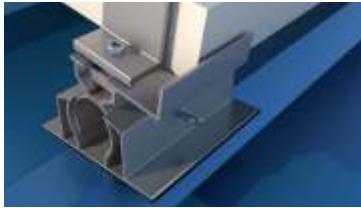

## Your Partner for **Rooftop** Solar Mounting Systems

We are here to assist you with clear  
and simple solutions for your  
Solar Power Plant  
Installations.

Flush Type - Metal Roofing Sheet

Inclined - Metal Roofing Sheet

RCC Rooftop

- Innovative & Quality Products • Robust, Durable & Light Weight Design • Minimum Number of Components
- Easy & Quick Installation • Reliable & Quick Delivery • Competitive Price • High Quality Aluminium, 6063 T6