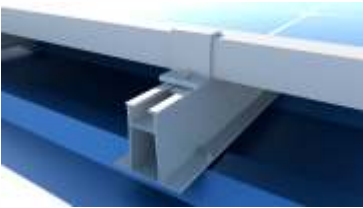

## Your Partner for **Rooftop** Solar Mounting Systems

We are here to assist you with clear  
and simple solutions for your  
Solar Power Plant  
Installations.

Flush Type - Metal Roofing Sheet

Inclined - Metal Roofing Sheet

RCC Rooftop

- Innovative & Quality Products • Robust, Durable & Light Weight Design • Minimum Number of Components
- Easy & Quick Installation • Reliable & Quick Delivery • Competitive Price • High Quality Aluminium, 6063 T6