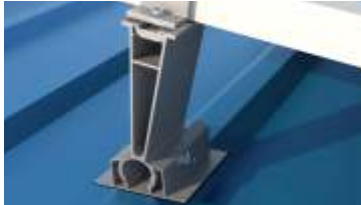

## Your Partner for **Rooftop** Solar Mounting Systems

We are here to assist you with clear  
and simple solutions for your  
Solar Power Plant  
Installations.

Flush Type - Metal Roofing Sheet

Inclined - Metal Roofing Sheet

RCC Rooftop

- Innovative & Quality Products • Robust, Durable & Light Weight Design • Minimum Number of Components
- Easy & Quick Installation • Reliable & Quick Delivery • Competitive Price • High Quality Aluminium, 6063 T6